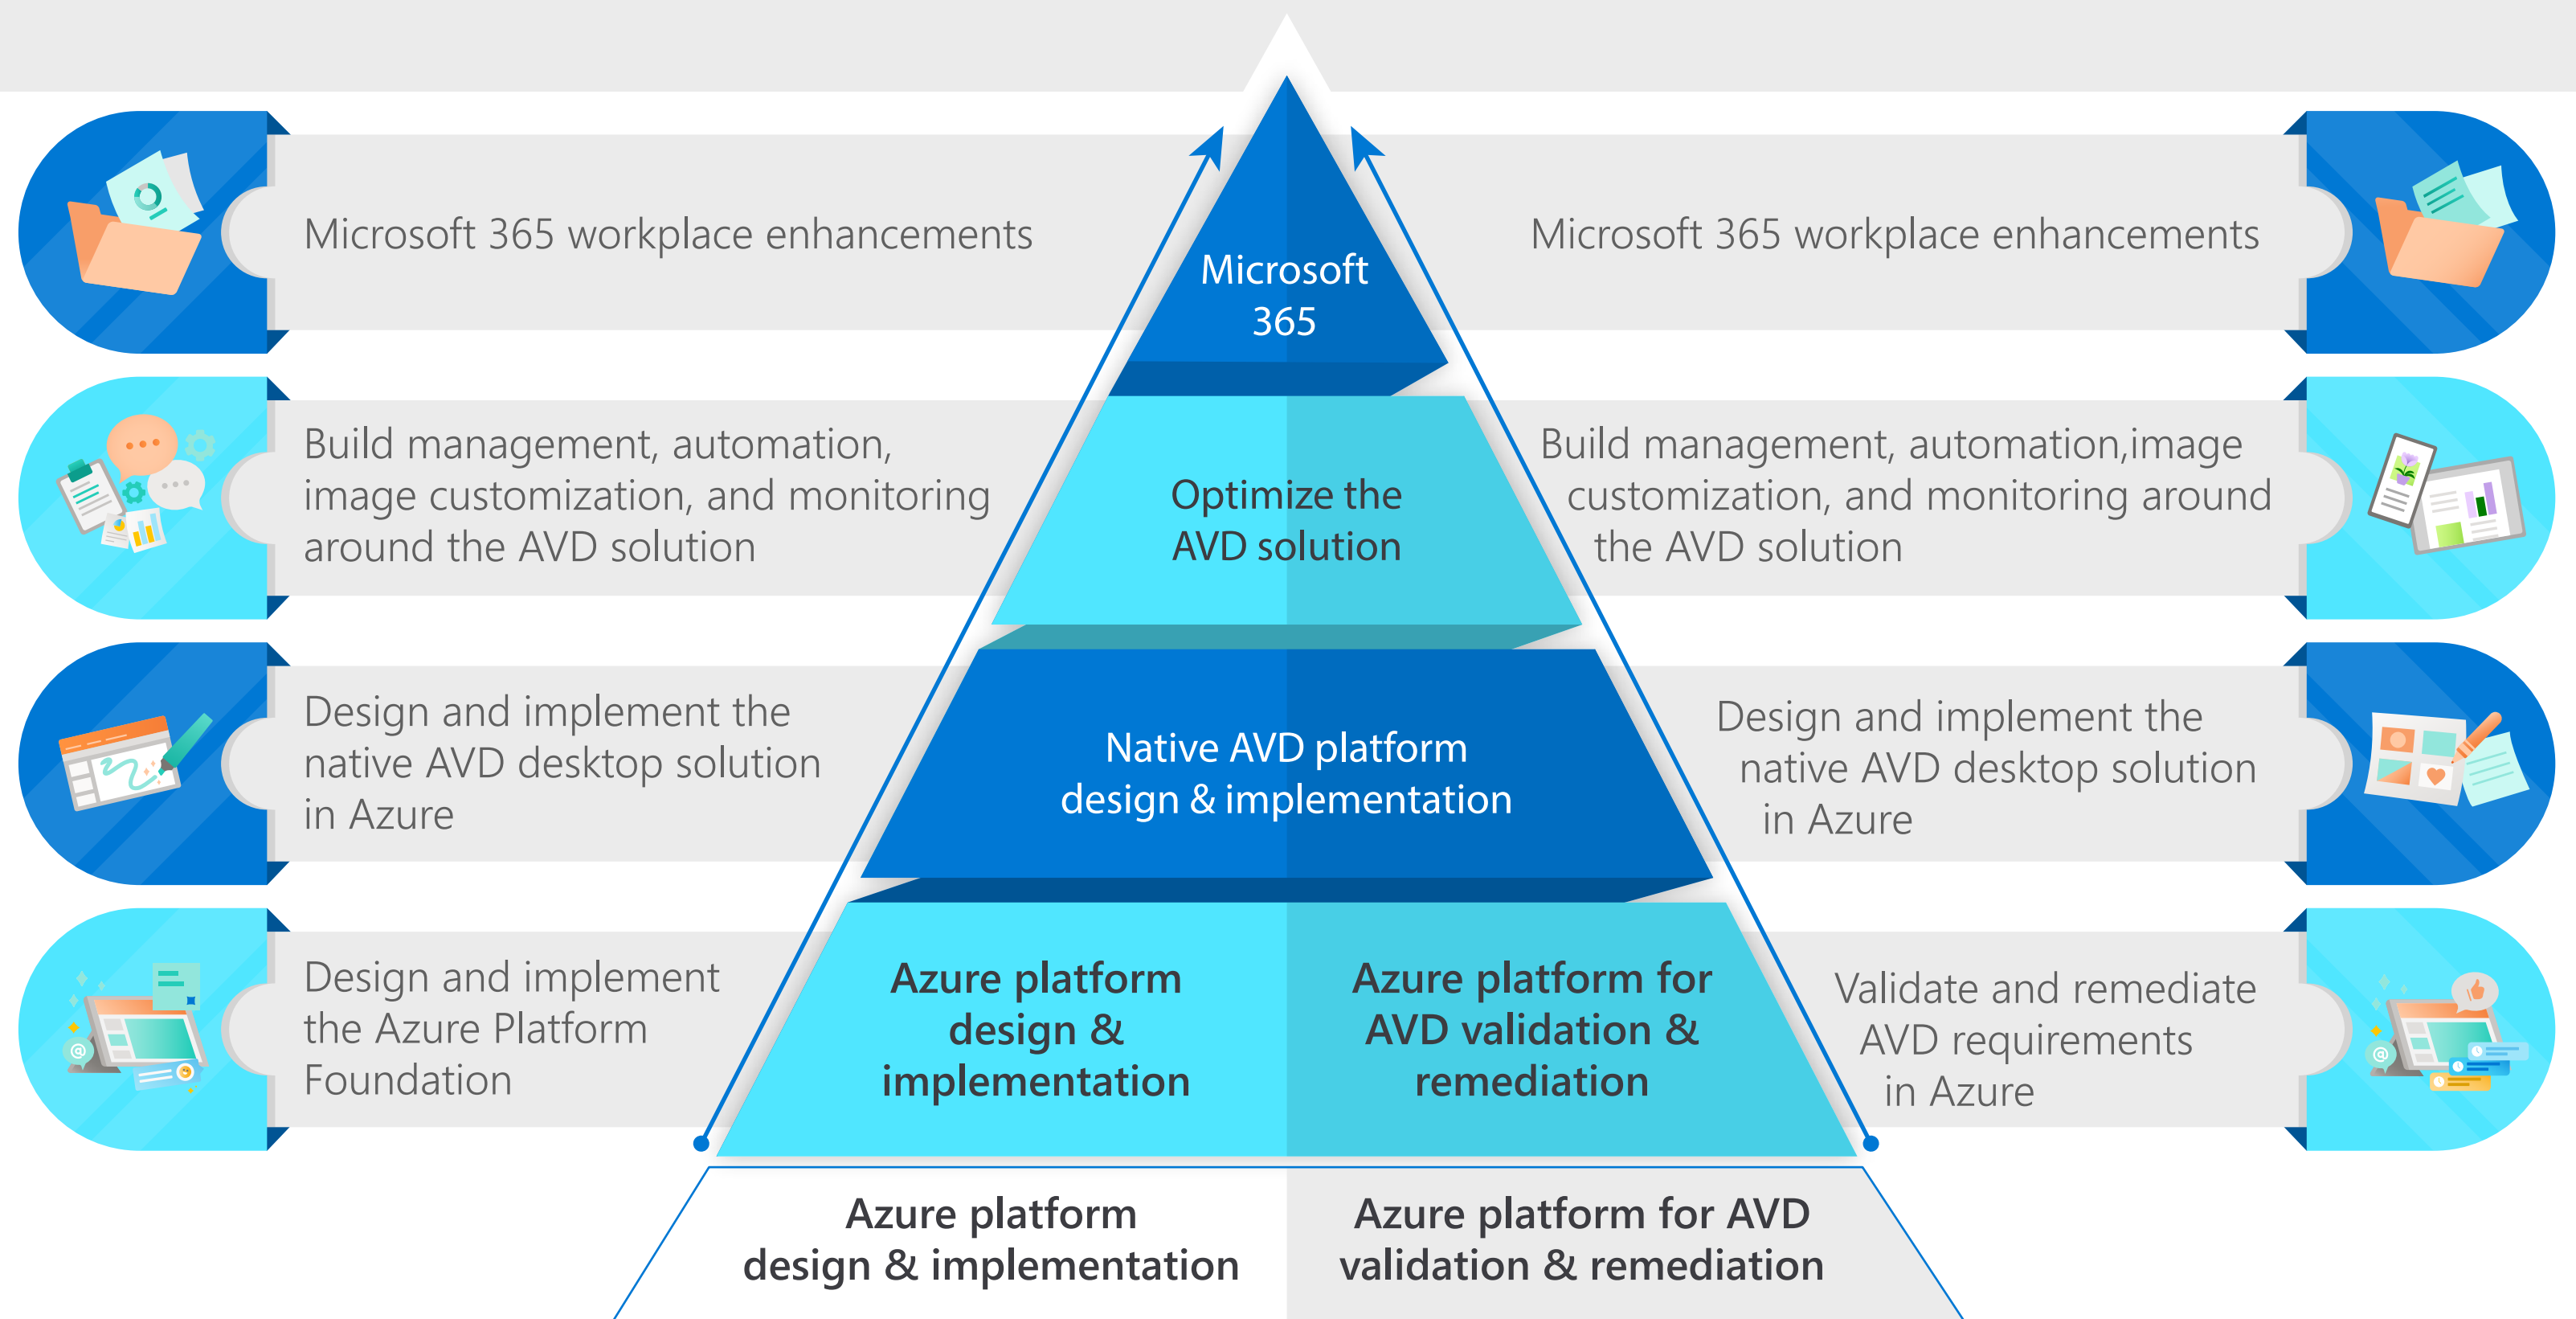

Azure Workloads for Azure Virtual Desktop

Microsoft Azure Virtual Desktop is a flexible cloud VDI platform for secure, customizable virtual desktop and app solutions on Azure—supporting remote work for a hybrid workforce.

The service can support customers who already have a Microsoft Azure cloud infrastructure, as well as those about to embark on their journey with Azure using the existing Azure Cloud Foundation offering.

Two adoption paths with the same outcomes

Capabilities

- Deploy and scale in minutes**
Virtualize and deploy modern and legacy desktop and app solutions in minutes with unified management in the Azure portal.
- Enable optimizations for Microsoft 365 apps for enterprise**
Azure Virtual Desktop delivers the best Microsoft 365 apps for enterprise experience with multi-session virtual scenarios to provide the most productive virtualized experience to your users.
- Delivers the only multi-session Windows 10/11 experience**
Azure Virtual Desktop provides the only multi-session Windows 10 and Windows 11 virtualization in the cloud that's highly scalable, provides cost savings, always up to date, and available on any device.
- Stream apps to deliver SaaS to your customers and employees**
Remote app streaming with Azure Virtual Desktop enables organizations to stream apps to employees through your existing license and to customers with a new monthly per user pricing.
- Manage with first-party, Citrix, or VMware**
Choose your preferred management solution to meet your desired performance, hybrid, and security requirements.